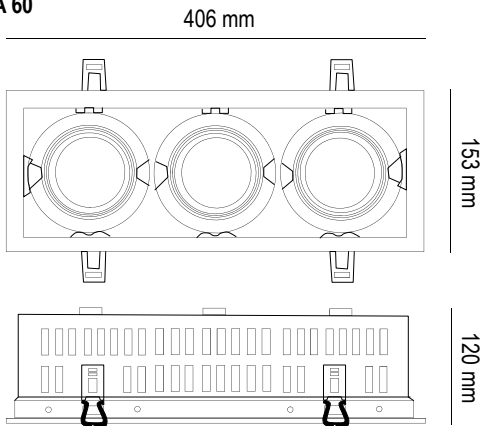

### SEGNA collection

MODEL	SEGNA 20 WH	SEGNA 40 WH	SEGNA 60 WH
Finish	Bianco opaco	Bianco opaco	Bianco opaco
	Matt white	Matt white	Matt white
Max wattage	<b>COB LED</b> <b>1x20W</b>	<b>COB LED</b> <b>2x20W</b>	<b>COB LED</b> <b>3x20W</b>
Lumen	1200-1260 lm	2400-2520 lm	3600-3780 lm
CRI	80	80	80
n. leds	1 leds	2 leds	3 leds
Voltage	220-240VAC	220-240VAC	220-240VAC
Optic	24°	24°	24°
Cut out LxW	144x144mm	144x270mm	144x397mm
Installation	recessed	recessed	recessed
Adjustable/orientation	60°	60°	60°
<b>Color appearance</b>			
WW—Warm white	<b>164.00.011</b>	<b>164.01.011</b>	<b>164.02.011</b>
NW—Natural white	<b>164.00.012</b>	<b>164.01.012</b>	<b>164.02.012</b>
CW—Cool white			