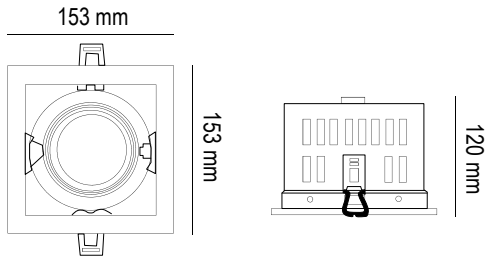

SEGNA 20

SEGNA 40

SEGNA 60

SEGNA collection

MODEL	SEGNA 20 WH	SEGNA 40 WH	SEGNA 60 WH
Finish	Bianco opaco	Bianco opaco	Bianco opaco
	Matt white	Matt white	Matt white
Max wattage	COB LED 1x20W	COB LED 2x20W	COB LED 3x20W
Lumen	1200-1260 lm	2400-2520 lm	3600-3780 lm
CRI	80	80	80
n. leds	1 leds	2 leds	3 leds
Voltage	220-240VAC	220-240VAC	220-240VAC
Optic	24°	24°	24°
Cut out LxW	144x144mm	144x270mm	144x397mm
Installation	recessed	recessed	recessed
Adjustable/orientation	60°	60°	60°
Color appearance			
WW—Warm white	164.00.011	164.01.011	164.02.011
NW—Natural white	164.00.012	164.01.012	164.02.012
CW—Cool white			

IP40