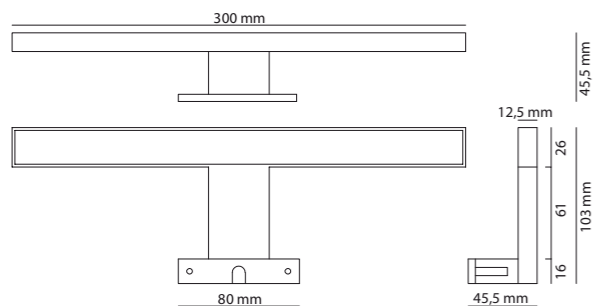

BASE 4

4W 230VAC 50Hz 21 leds
NW - 4100K - 306 lumen - CRI 80
ottica / beam 100°

marcature / marks

dimensioni / dimensions