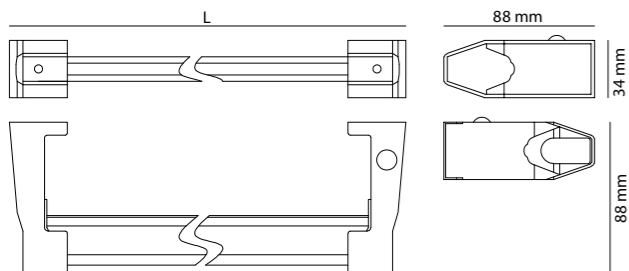

modelli / models

caratteristiche / specifications

accessori / accessories

GABAN 10 CV

9,6W/m 12VDC 120leds/m
WW- 3000K - 720 lumen/m - CRI 80
NW - 4000K - 840 lumen/m - CRI 80

marcature / marks

dimensioni / dimensions

alimentazione / power supply

12VDC alimentatore elettronico led da ordinare separatamente
Power supply unit to be ordered separately

dimensioni / dimensions

Su misura da 400mm a 1300mm / Custom made from 400mm to 1300mm length
Portata profilo estruso < 60kg / metro lineare
the maximum recommended load is < 60Kg / meter