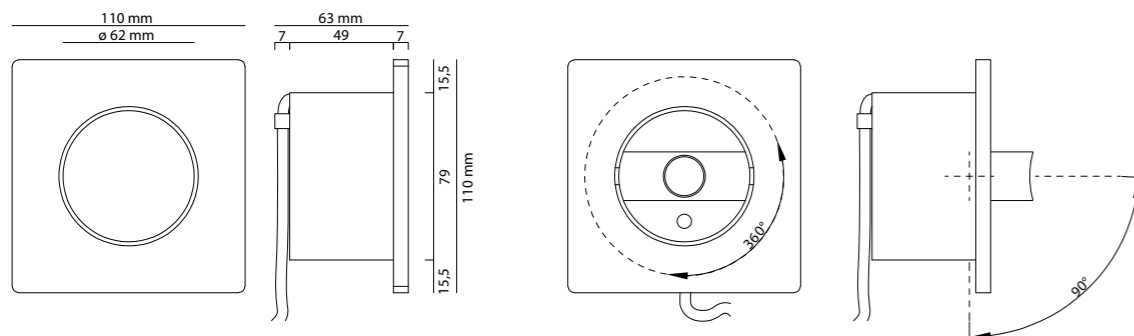

HIDE 3

3W 100-240VAC 50/60Hz
1 HIGH POWER LED CREE XPE R3
Driver incluso - output 700mA / 0,5-4VDC
Led driver output 700mA / 0,5-4VDC included
WW- 3000K - 170 lumen - CRI 80
NW - 4000K - 187 lumen - CRI 80
ottica / beam 30°

marcature / marks

dimensioni / dimensions