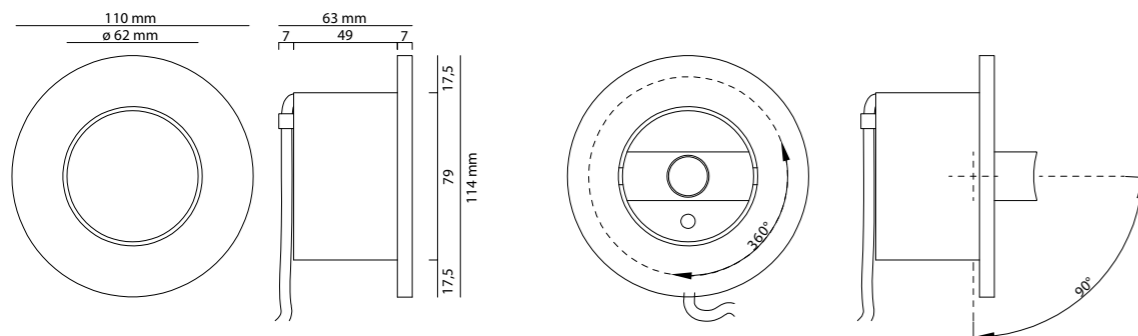

L'O 3

3W 100-240VAC 50/60Hz
1 HIGH POWER LED CREE XPE R3
Driver incluso - output 700mA / 0,5-4VDC
Led driver output 700mA / 0,5-4VDC included
WW- 3000K - 170 lumen - CRI 80
NW - 4000K - 187 lumen - CRI 80
ottica / beam 30°

marcature / marks

dimensioni / dimensions