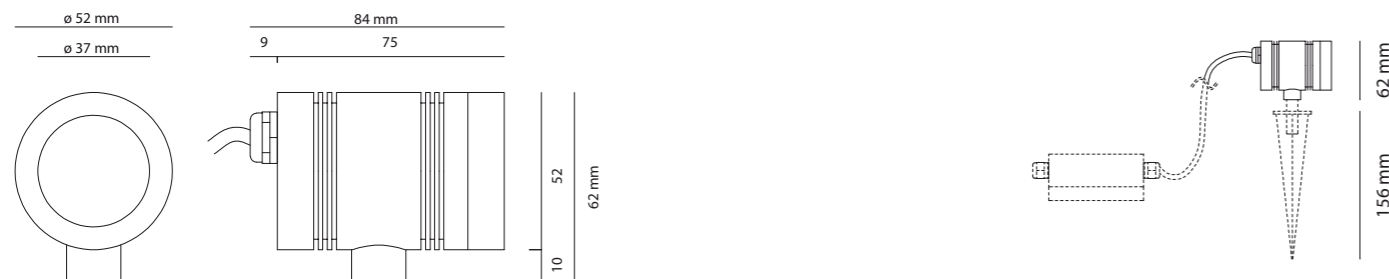

OUT 6

6x1W 100-240VAC 50/60Hz 6 LED CREE XPE
Driver incluso - output 300mA / 15-24VDC
Led driver output 300mA / 15-24VDC included
WW- 3000K - 732 lumen - CRI 80
NW - 4000K - 792 lumen - CRI 80
ottica / beam 30°

marcature / marks

dimensioni / dimensions