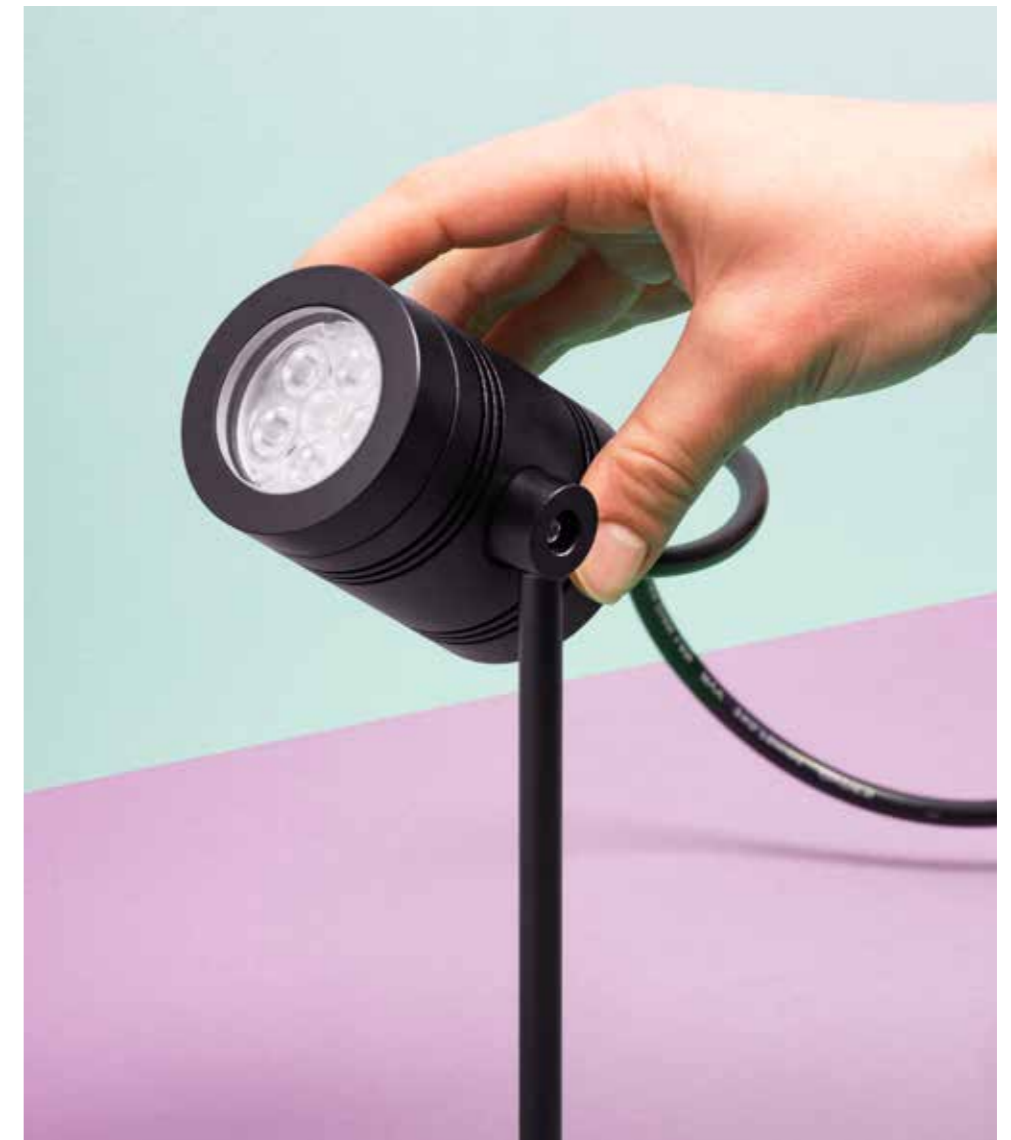

OUT

Proiettore da esterno orientabile IP67, versatile e tecnologico al tempo stesso composto da un corpo cilindrico in alluminio ossidato nero e sorgente luminosa CREE XPE high power LED 6x1W abbinata ad un ottica prismatico professionale 30° in tecnopolimero. Dotato di picchetto e paletto con singolo spot, per installazioni libere su terreno. Inclinazione del corpo proiettore di +/-90°. Una soluzione versatile per disegnare scene e quinte luminose in giardini, camminamenti e zone alberate. Alimentatore integrato in box plastico esterno.

IP67 rated LED outdoor directional spotlight made of cylindrical body in black oxidized aluminium. It integrates a CREE XPE high power LEDs 6x1W and a professional polymethylmethacrylate lens prism 30°. Pole and peg applications, single spot, free ground installations. The casing is highly movable and can be directed up to +/- 90 degrees. A versatile solution suitable to design scenes and lighting background in gardens, path and planted areas. External IP rated plastic box with integrated driver.

OUT 6

6x1W 100-240VAC 50/60Hz 6 LED CREE XPE
 Driver incluso - output 300mA / 15-24VDC
Led driver output 300mA / 15-24VDC included
 WW- 3000K - 732 lumen - CRI 80
 NW - 4000K - 792 lumen - CRI 80
 ottica / beam 30°

marcature / marks

dimensioni / dimensions

ZEMIS

OUT
LUCI PER ESTERNO
Outdoor luminaires

finitura / finishes

Corpo in alluminio ossidato nero / Black anodized aluminium body

diffusore / diffuser

Ottica multipla secondaria in PMMA / *Frosted methacrylate with multi-optics*