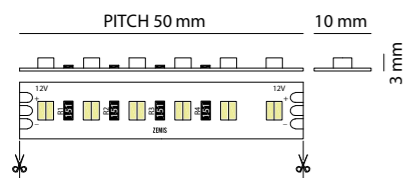

Wireless dual color remote control made of black "soft touch" paint thermoplastic material. 4 zone controllable

marcature / marks

opzioni / optional

dimensioni / dimensions

ZEMIS

SENSE CCT

certificazione fotobiologica
 photobiological class