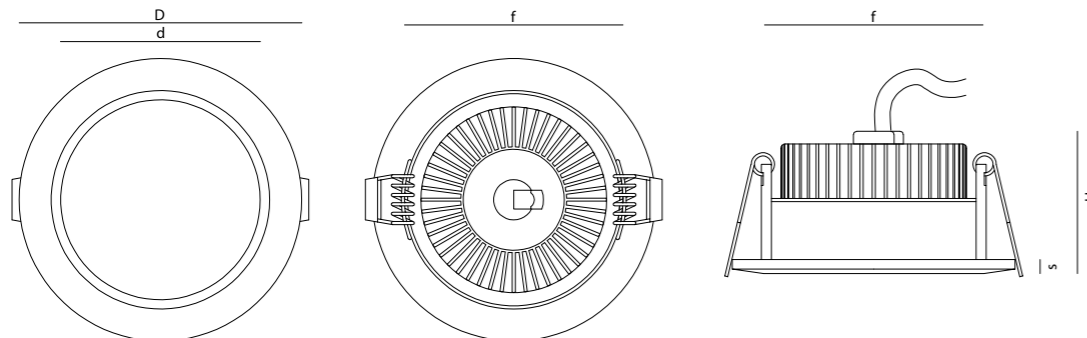

modelli / models

caratteristiche / specifications

accessori / accessories

SORELI 5

D = ø 90,5 mm
d = ø 64 mm
f = 70 mm
H = 45,5 mm
s = 5 mm

5W 100-240VAC 50/60Hz 10leds

Driver incluso - output 300mA / 12-18VDC
Led driver output 300mA / 12-18VDC included
WW- 3000K - 375 lumen - CRI 80
NW - 4000K - 420 lumen - CRI 80
ottica / beam 110°

SORELI 9

D = ø 105 mm
d = ø 80,5 mm
f = 91,5 mm
H = 66,5 mm
s = 5 mm

9W 100-240VAC 50/60Hz

Driver incluso - output 300mA / 21-32VDC
Led driver output 300mA / 21-32VDC included
WW- 3000K - 675 lumen - CRI 80
NW - 4000K - 756 lumen - CRI 80
ottica / beam 110°

SORELI 15

D = ø 160 mm
d = ø 120 mm
f = 130 mm
H = 66,5 mm
s = 5 mm

15W 100-240VAC 50/60Hz 30leds

Driver incluso - output 300mA / 40-50VDC
Led driver output 300mA / 40-50VDC included
WW- 3000K - 1125 lumen - CRI 80
NW - 4000K - 1260 lumen - CRI 80
ottica / beam 110°

SORELI 30

D = ø 230 mm
d = ø 185 mm
f = 195 mm
H = 82 mm
s = 5 mm

30W 100-240VAC 50/60Hz 60leds

Driver incluso - output 300mA / 75-135VDC
Led driver output 300mA / 75-135VDC included
WW- 3000K - 2250 lumen - CRI 80
NW - 4000K - 2520 lumen - CRI 80
ottica / beam 110°

marcature / marks

dimensioni / dimensions