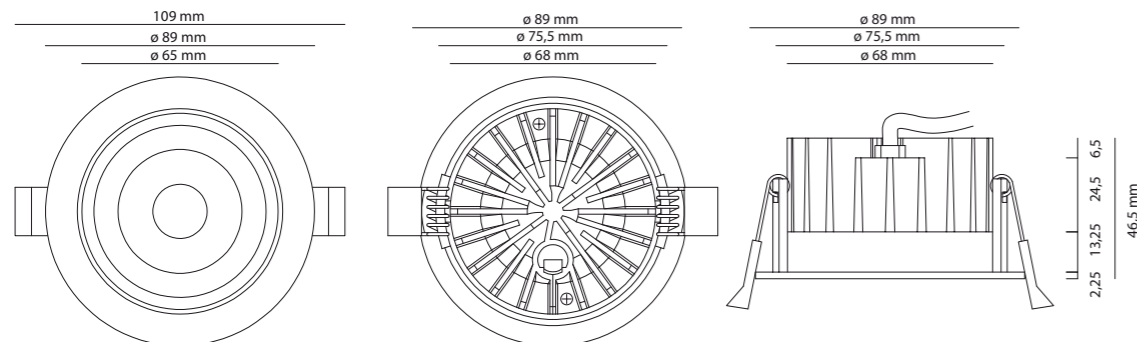

*LED round adjustable recessed down  
light for interiors IP40, made of matt  
white diecast aluminium body.  
Small dimension and clear design.  
Highest light performance and PMMA  
plastic anti glare optic.*

## dimensioni / dimensions