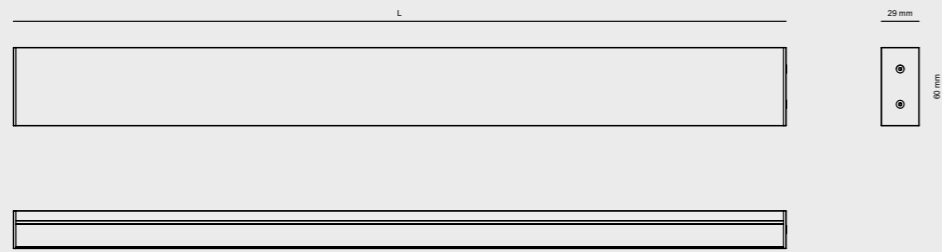

dimensioni dimensions